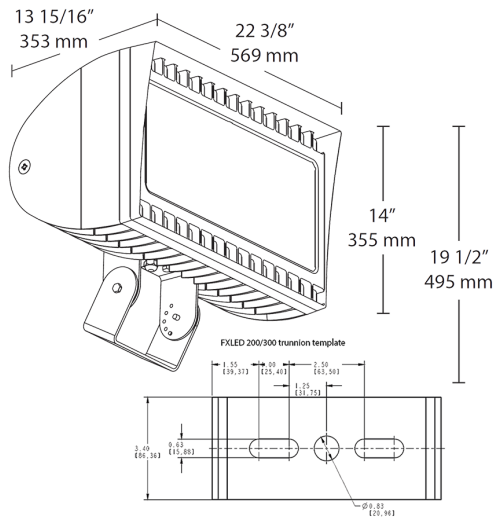

Technical Specifications (continued)

Warranty:

RAB warrants that our LED products will be free from defects in materials and workmanship for a period of five (5) years from the date of delivery to the end user, including coverage of light output, color stability, driver performance and fixture finish. RAB's warranty is subject to all terms and conditions found at rablighting.com/warranty.

Buy American Act Compliance:

RAB values USA manufacturing! Upon request, RAB may be able to manufacture this product to be compliant with the Buy American Act (BAA). Please contact customer service to request a quote for the product to be made BAA compliant.

Electrical

Drivers:

Constant Current, 1050mA, 50/60 Hz, 120-277V, 4 kV surge protection, 120V: 2.65A, 208V: 1.59A, 240V: 1.38A, 277V: 1.17A, THD <20%, Power Factor: 99%

THD:

9.26% at 120V, 12.56% at 277V

Power Factor:

99.3% at 120V, 96.6% at 277V

Photocell:

120-277V Twistlock photocell included. Photocell is compatible with 120-277V.

Dimensions

Features

- 300W replaces 1000 MH floodlights
- 100,000-hour LED lifespan
- 5-Year, No-Compromise Warranty